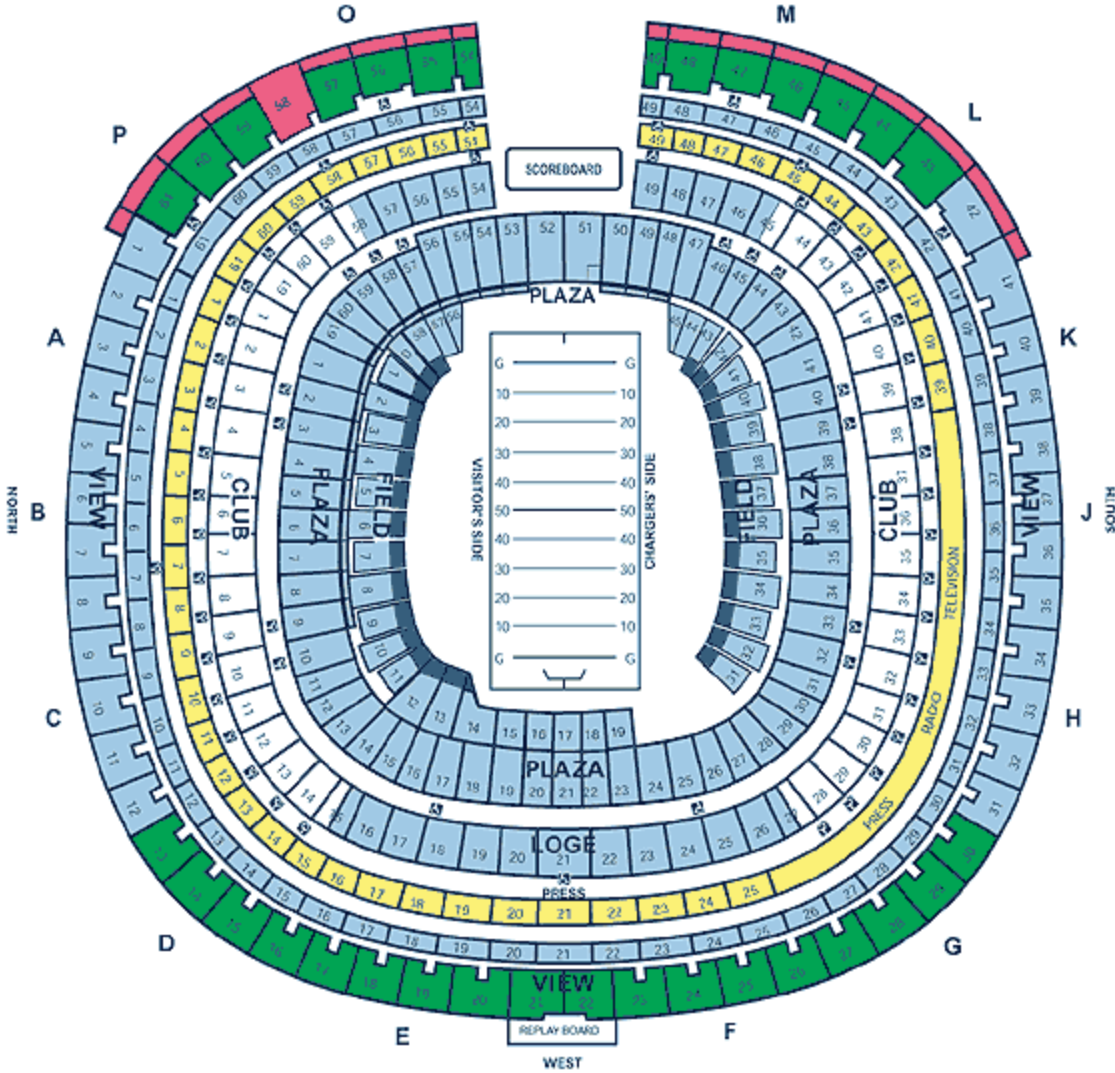

San Diego Qualcomm Stadium

Athlete Drop Off: Gate K1
Tickets & Will Call: Gate F
Gate Entrance: Gate G